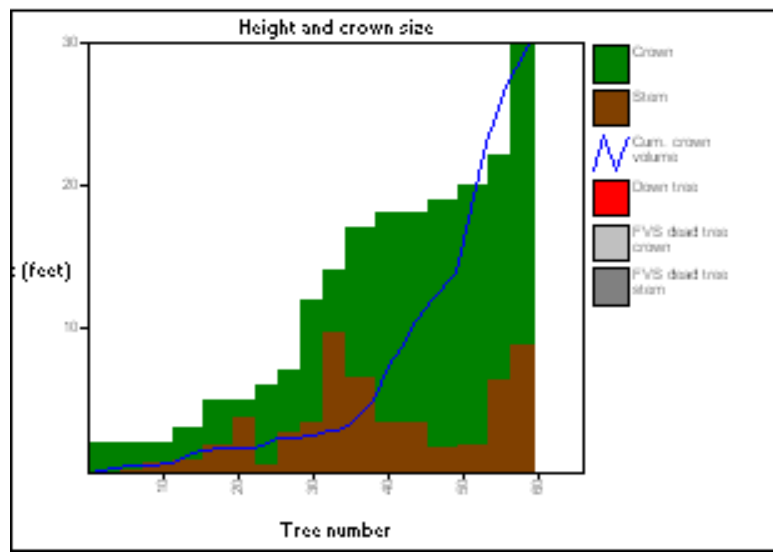

No FVS standing dead trees to summarize

Downed trees and logs (status code 0, 10, 3, or 13):

No downed logs to summarize

Unit 38

PinPon, AbiCon/RibCer/BroIne

38-2007.svs

Unit 38

38-2007.svs