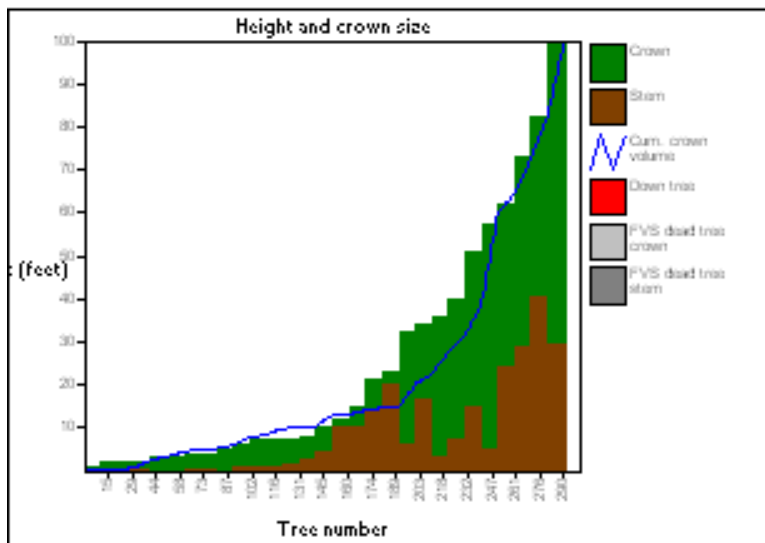

No FVS standing dead trees to summarize

Downed trees and logs (status code 0, 10, 3, or 13):

No downed logs to summarize

Unit 20

PinPon, AbiCon/RibCer/WyeMol, ArnCor

20-2007.svs

Unit 20

20-2007.svs