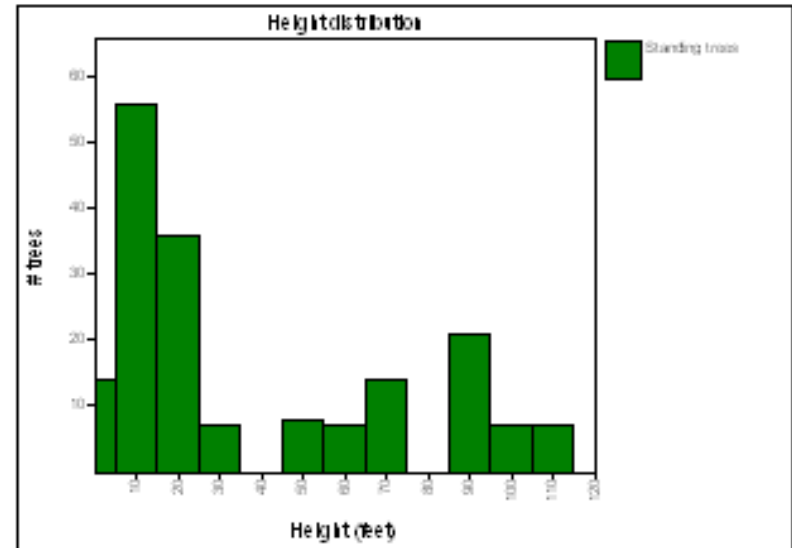

Downed trees and logs (status code 0, 10, 3, or 13):

No downed logs to summarize

Unit 4

PinPon/Manzanita/LupArg

4-2007.svs

Unit 4

4-2007.svs

Unit 4