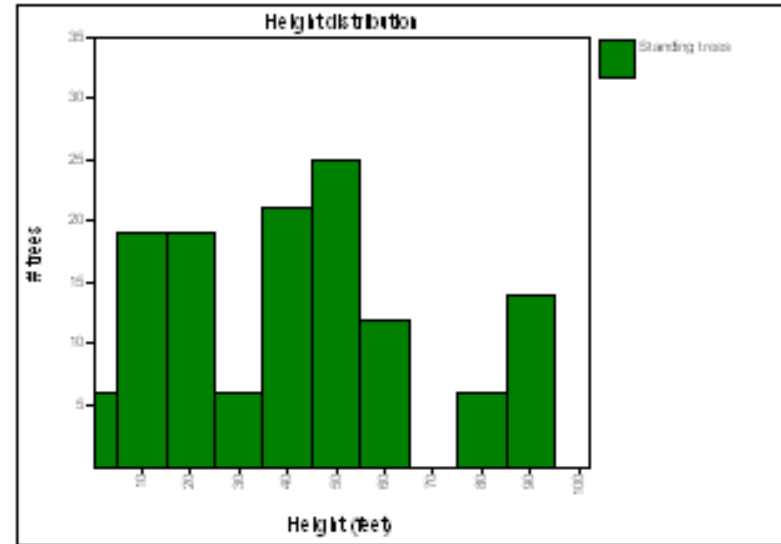

Downed trees and logs (status code 0, 10, 3, or 13):

No downed logs to summarize

Unit 10

PinPon/ArtTri/Brolne

10-2007.svs

Unit 10

10-2007.svs

Unit 10