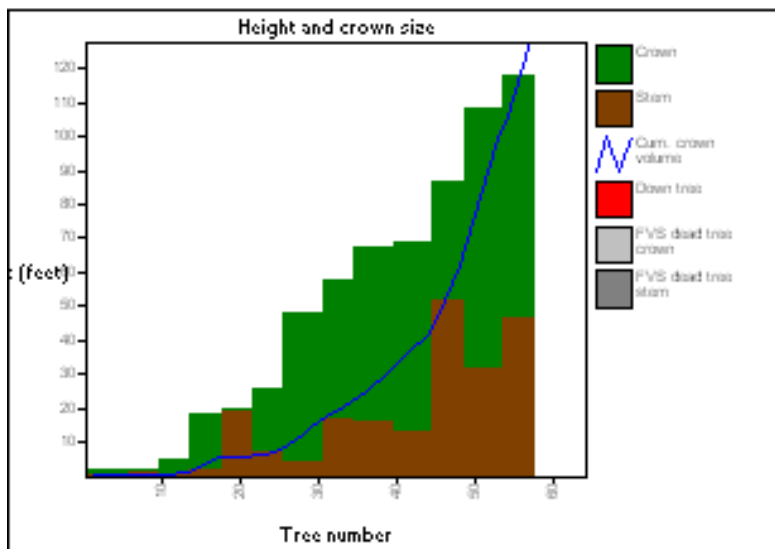

No FVS standing dead trees to summarize

Downed trees and logs (status code 0, 10, 3, or 13):

No downed logs to summarize

Unit 37

PinPon, AbiCon/RibCer/ArnCor, LupArg, WyeMol, FraVir

37-2007.svs

Unit 37

37-2007.svs