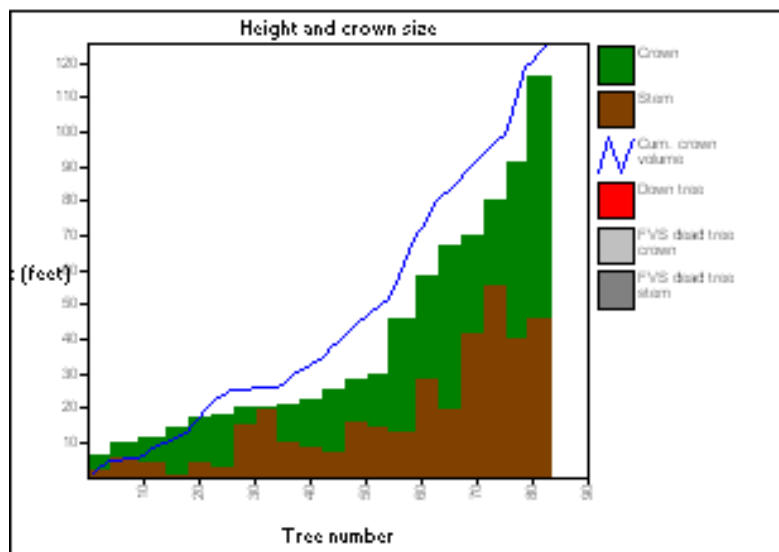

No FVS standing dead trees to summarize

Downed trees and logs (status code 0, 10, 3, or 13):

No downed logs to summarize

Unit 39

AbiCon/ChrVis/LupArg

39-2007.svs

Unit 39

39-2007.svs