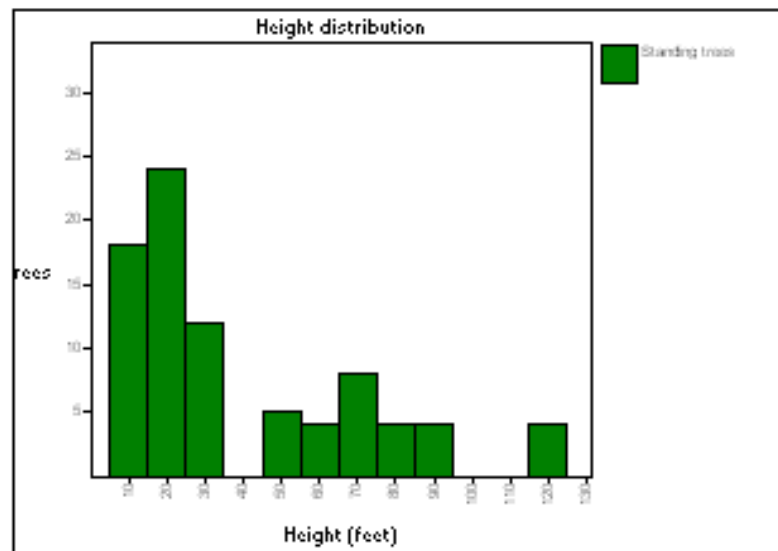

No FVS standing dead trees to summarize

Downed trees and logs (status code 0, 10, 3, or 13):

No downed logs to summarize

Unit 39

AbiCon/ChrVis/LupArg

39-2007.svs

Unit 39

39-2007.svs