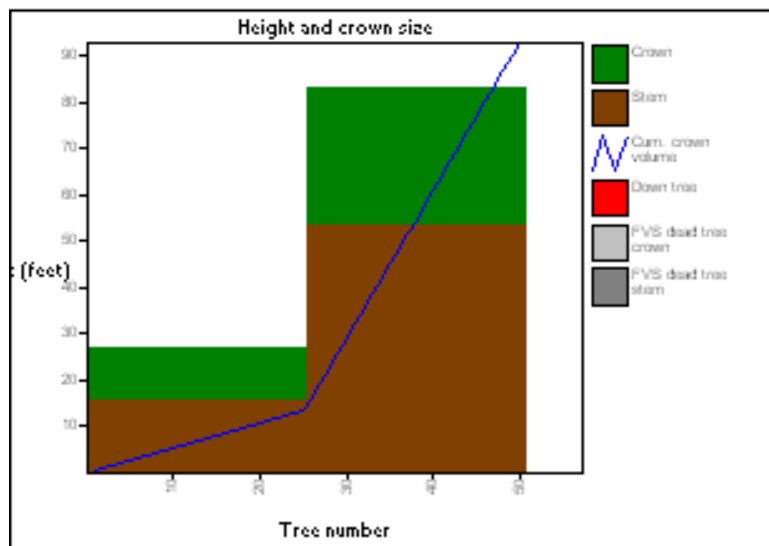

Downed trees and logs (status code 0, 10, 3, or 13):

No downed logs to summarize

Unit 2

PinPon/Manzanita/LupArg

2-2007.svs

Unit 2

2-2007.svs

Unit 2