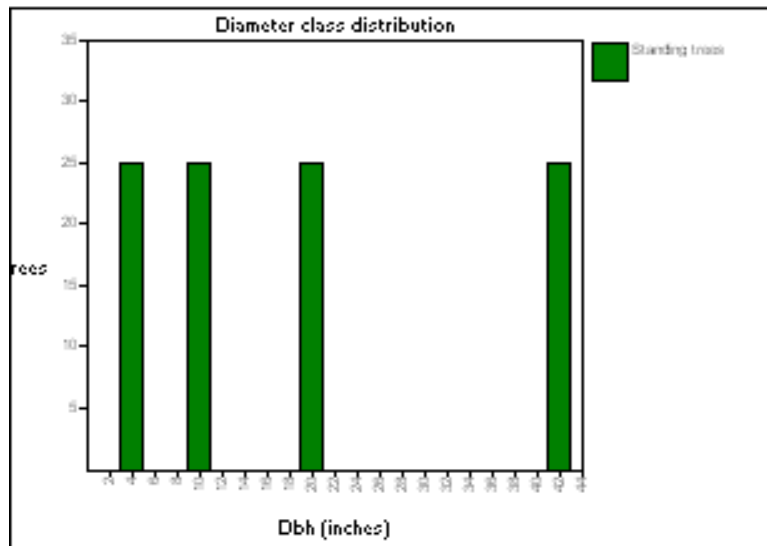

Unit 1

1 - 2007

1-2007.svs