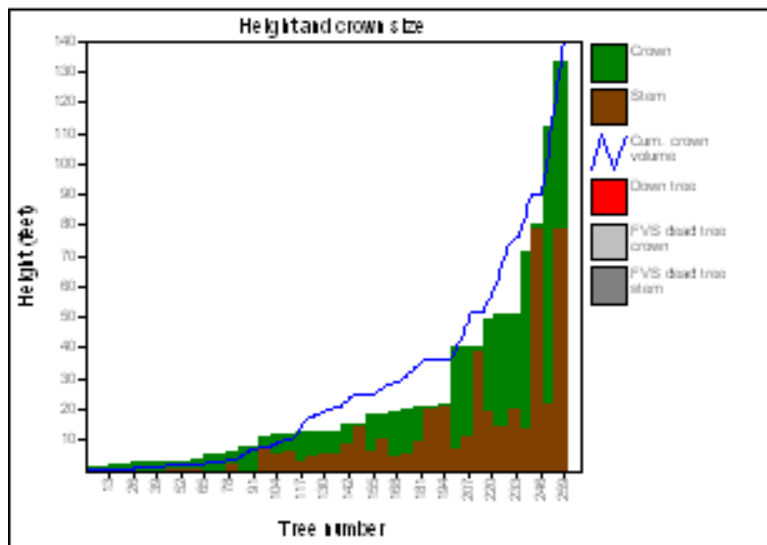

No FVS standing dead trees to summarize

Downed trees and logs (status code 0, 10, 3, or 13):

No downed logs to summarize

Unit 15

PinPon/RibCer/ArnCor

15-2007.svs

Unit 15

15-2007.svs