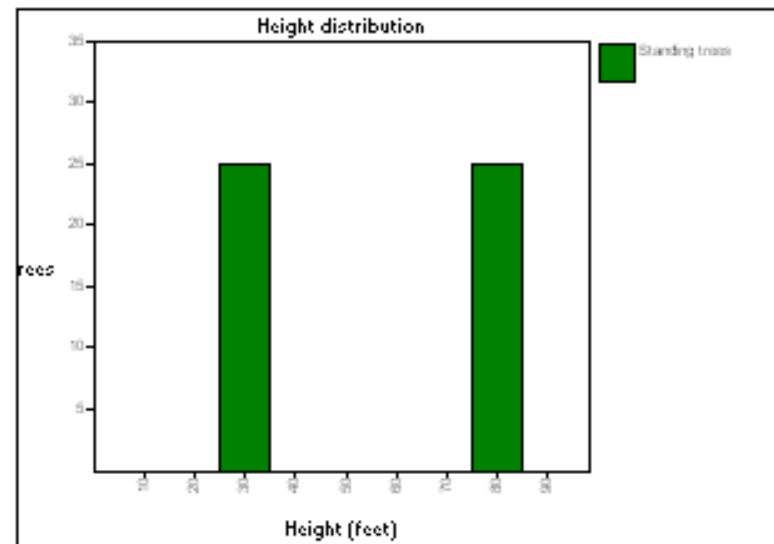

Downed trees and logs (status code 0, 10, 3, or 13):

No downed logs to summarize

Unit 2

PinPon/Manzanita/LupArg

2-2007.svs

Unit 2

2-2007.svs

Unit 2