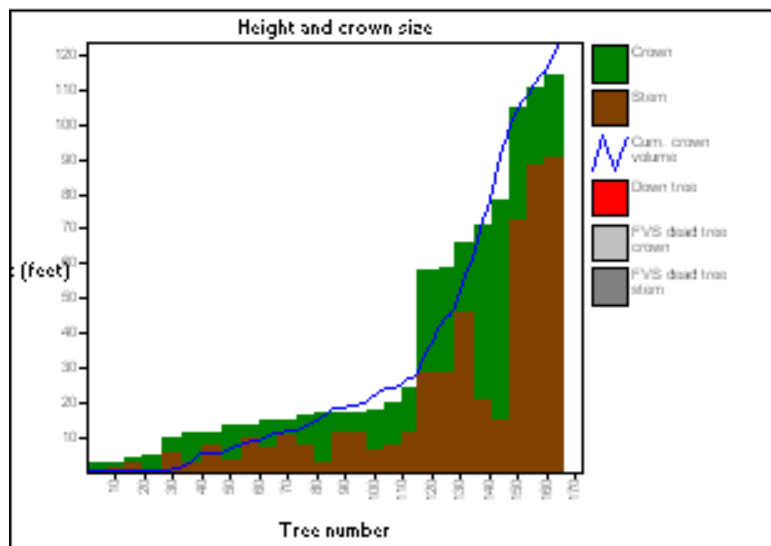

No FVS standing dead trees to summarize

Downed trees and logs (status code 0, 10, 3, or 13):

No downed logs to summarize

Unit 13

PinPon/RibCer/WyeMol

13-2007.svs

Unit 13

13-2007.svs