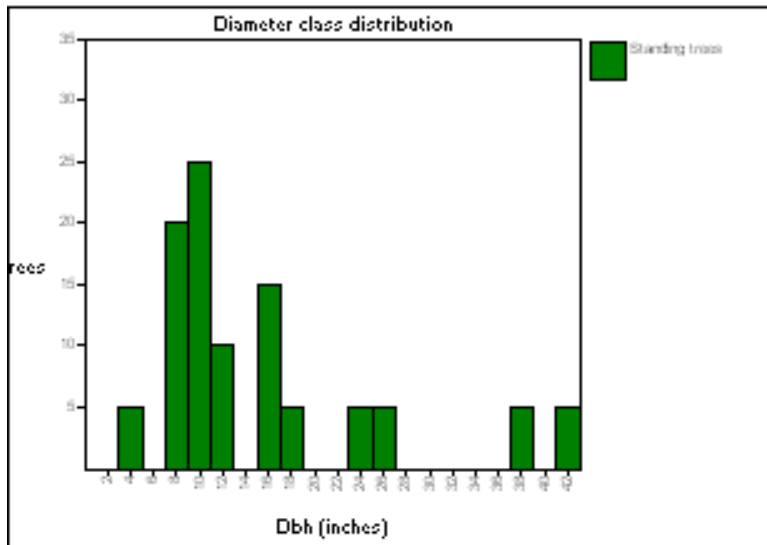

Downed trees and logs (status code 0, 10, 3, or 13):

No downed logs to summarize

Unit 6

PinPon, PinCon/no shrubs/VicAme, LupArg

6-2007.svs

Unit 6

6-2007.svs

Unit 6