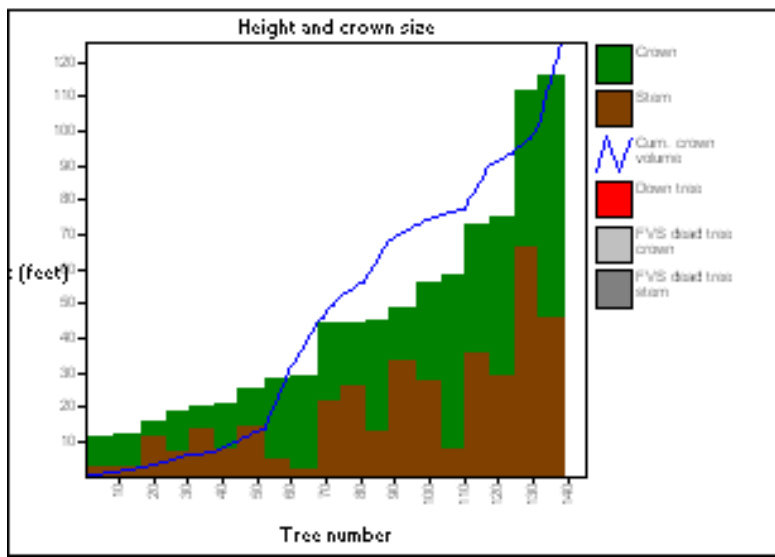

Downed trees and logs (status code 0, 10, 3, or 13):

No downed logs to summarize

Unit 3

PinPon/no shrubs (lots of slash)/LupArg

3-2007.svs

Unit 3

3-2007.svs

Unit 3