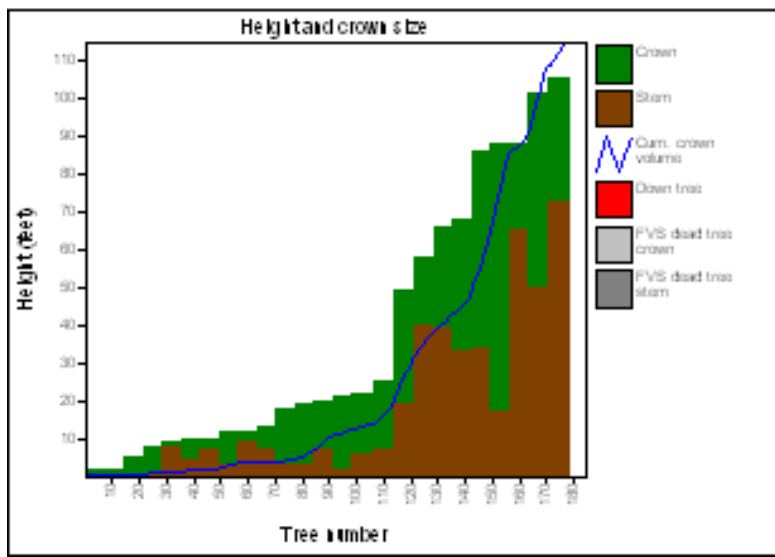

Downed trees and logs (status code 0, 10, 3, or 13):

No downed logs to summarize

Unit 4

PinPon/Manzanita/LupArg

4-2007.svs

Unit 4

4-2007.svs

Unit 4