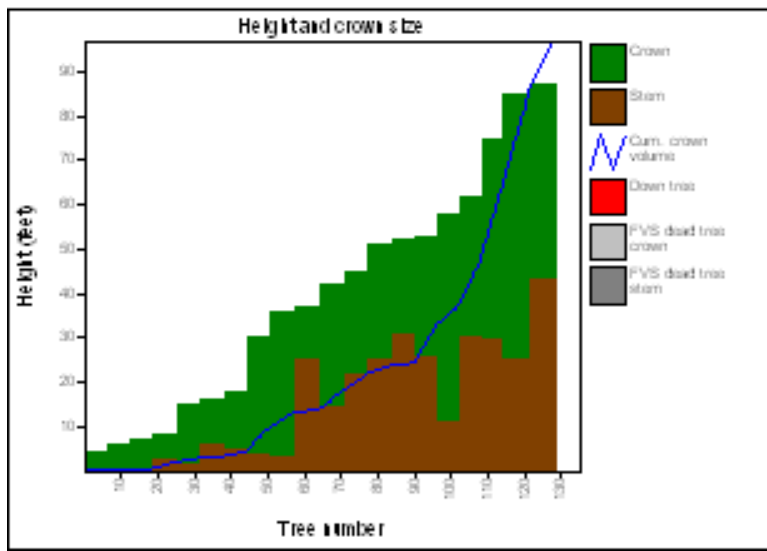

Downed trees and logs (status code 0, 10, 3, or 13):

No downed logs to summarize

Unit 10

PinPon/ArtTri/Brolne

10-2007.svs

Unit 10

10-2007.svs

Unit 10