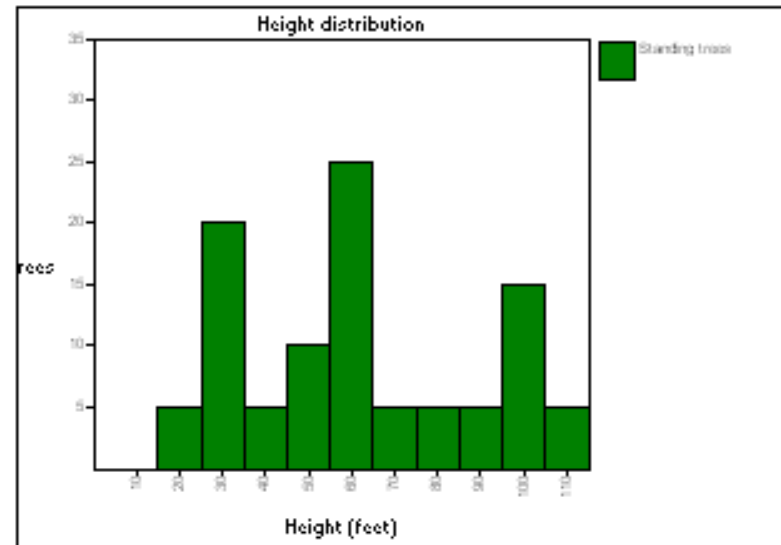

Downed trees and logs (status code 0, 10, 3, or 13):

No downed logs to summarize

Unit 6

PinPon, PinCon/no shrubs/VicAme, LupArg

6-2007.svs

Unit 6

6-2007.svs

Unit 6