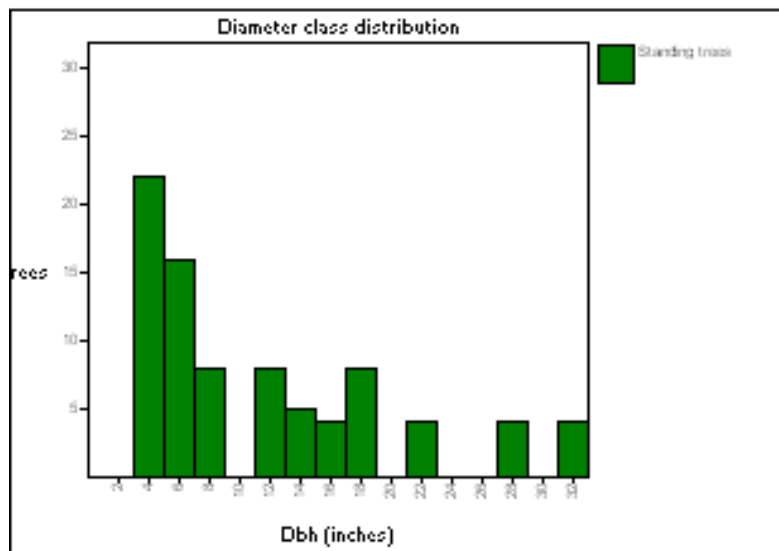

No FVS standing dead trees to summarize

Downed trees and logs (status code 0, 10, 3, or 13):

No downed logs to summarize

Unit 39

AbiCon/ChrVis/LupArg

39-2007.svs

Unit 39

39-2007.svs