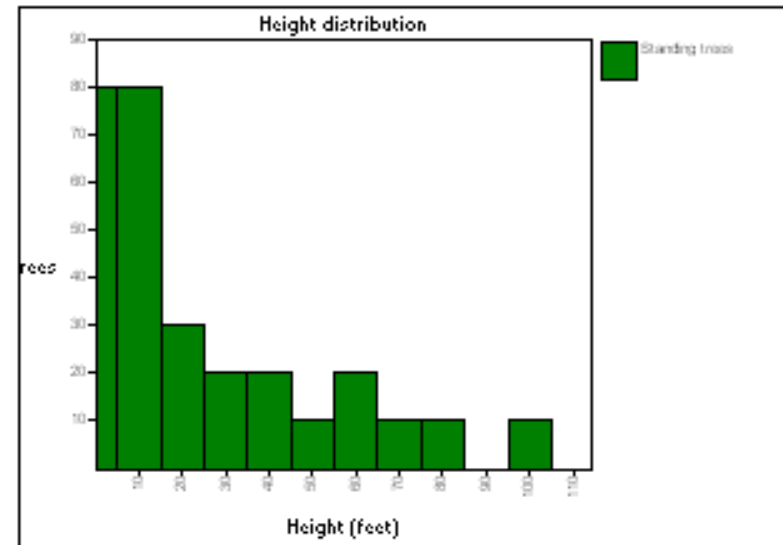

Unit 20

20-2007.svs