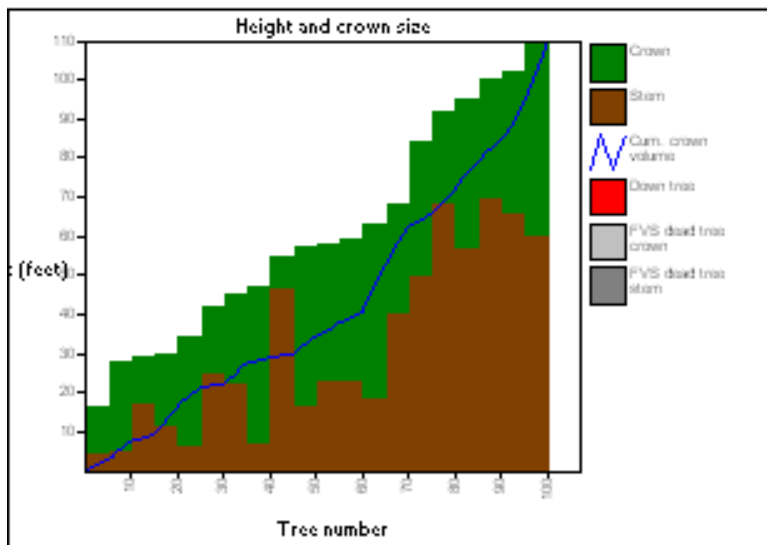

Downed trees and logs (status code 0, 10, 3, or 13):

No downed logs to summarize

Unit 6

PinPon, PinCon/no shrubs/VicAme, LupArg

6-2007.svs

Unit 6

6-2007.svs

Unit 6