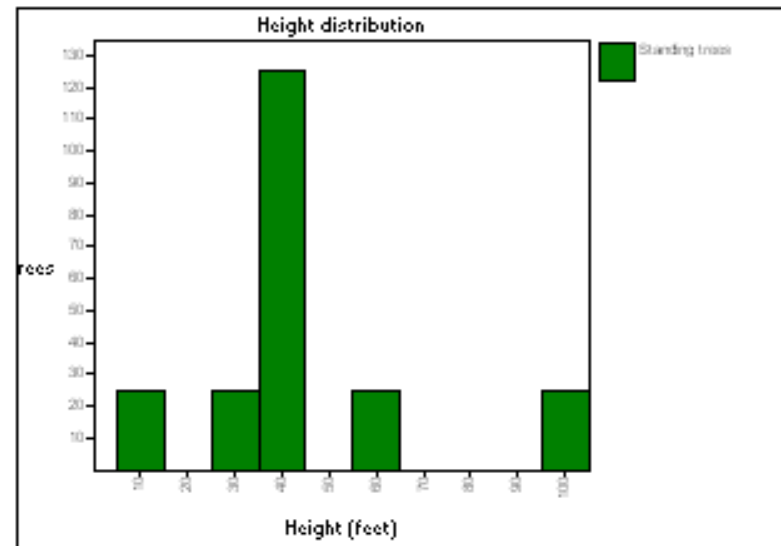

Unit 7

7-2007.svs