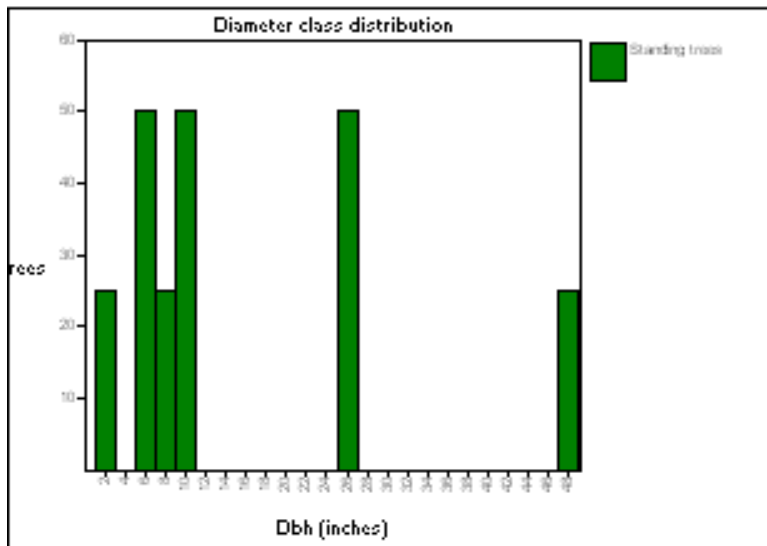

Downed trees and logs (status code 0, 10, 3, or 13):

No downed logs to summarize

Unit 7

AbiCon/RibVis/LupArg, VicAme, CreOcc, WyeMol

7-2007.svs

Unit 7

7-2007.svs

Unit 7