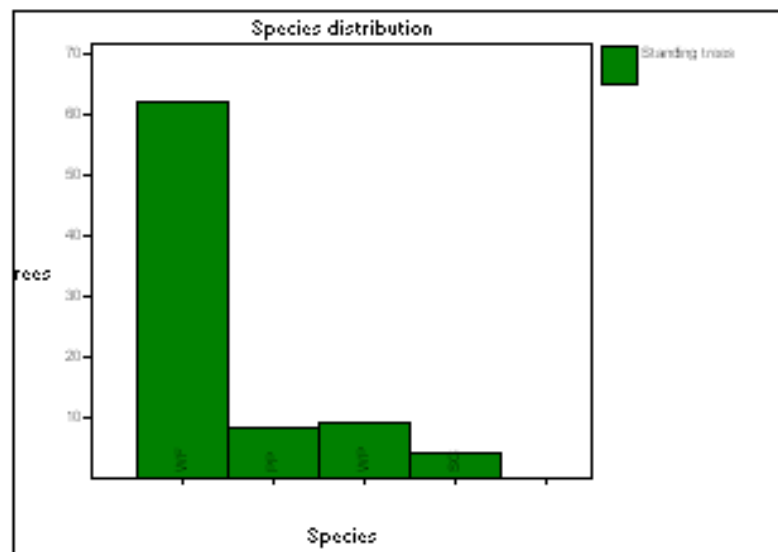

No FVS standing dead trees to summarize

Downed trees and logs (status code 0, 10, 3, or 13):

No downed logs to summarize

Unit 39

AbiCon/ChrVis/LupArg

39-2007.svs

Unit 39

39-2007.svs