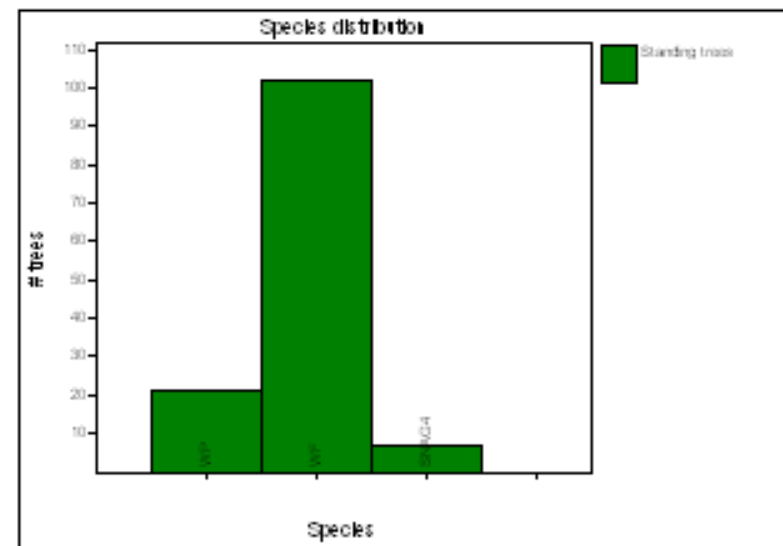

Unit 40

40 - 2007

40-2007.svs