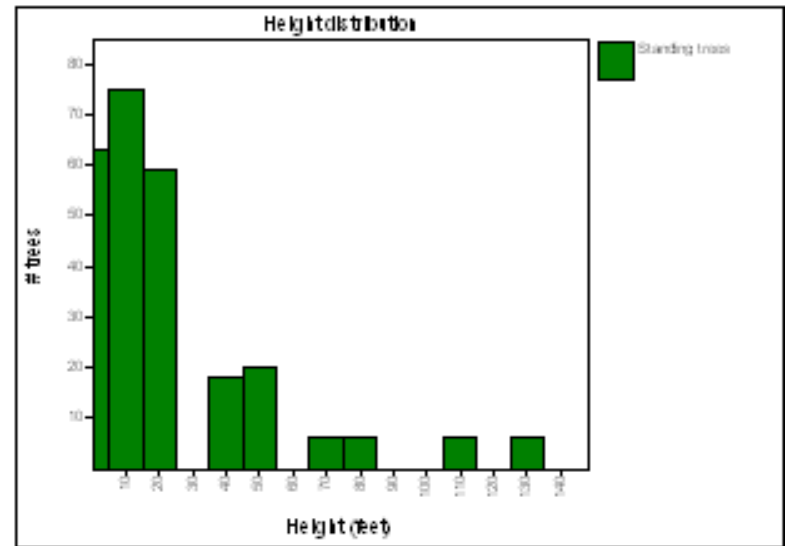

No FVS standing dead trees to summarize

Downed trees and logs (status code 0, 10, 3, or 13):

No downed logs to summarize

Unit 15

PinPon/RibCer/ArnCor

15-2007.svs

Unit 15

15-2007.svs