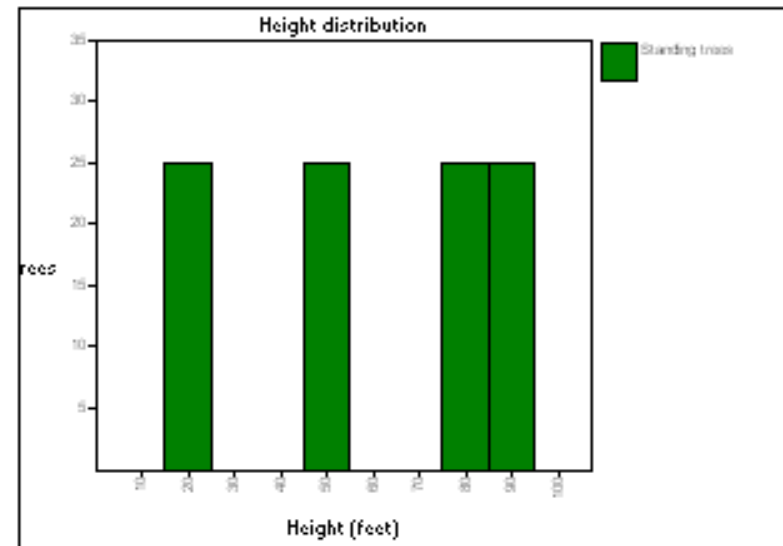

Unit 1

1 - 2007

1-2007.svs