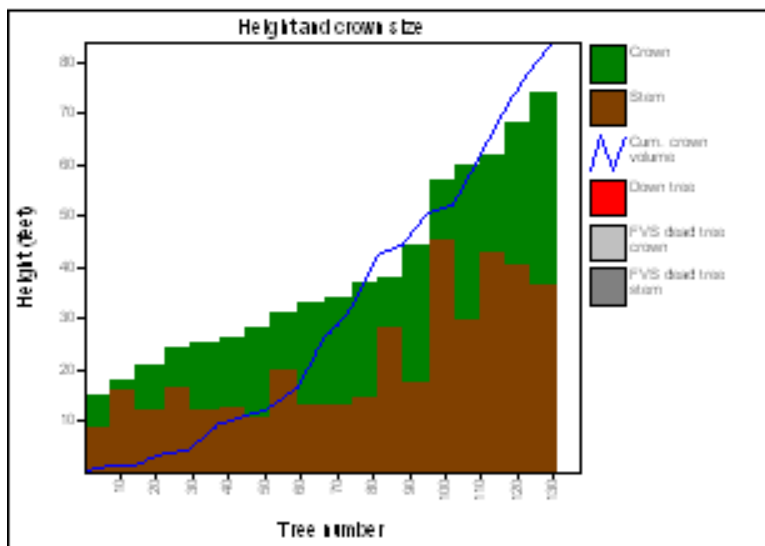

Unit 40

40 - 2007

40-2007.svs