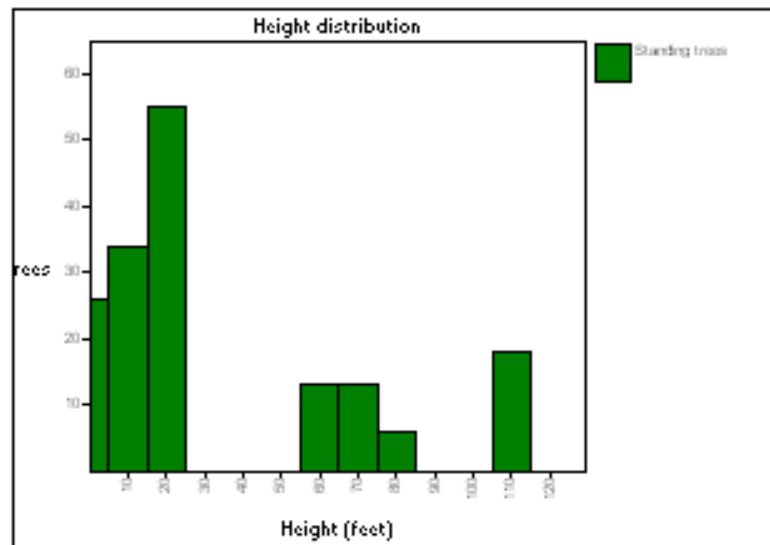

No FVS standing dead trees to summarize

Downed trees and logs (status code 0, 10, 3, or 13):

No downed logs to summarize

Unit 13

PinPon/RibCer/WyeMol

13-2007.svs

Unit 13

13-2007.svs