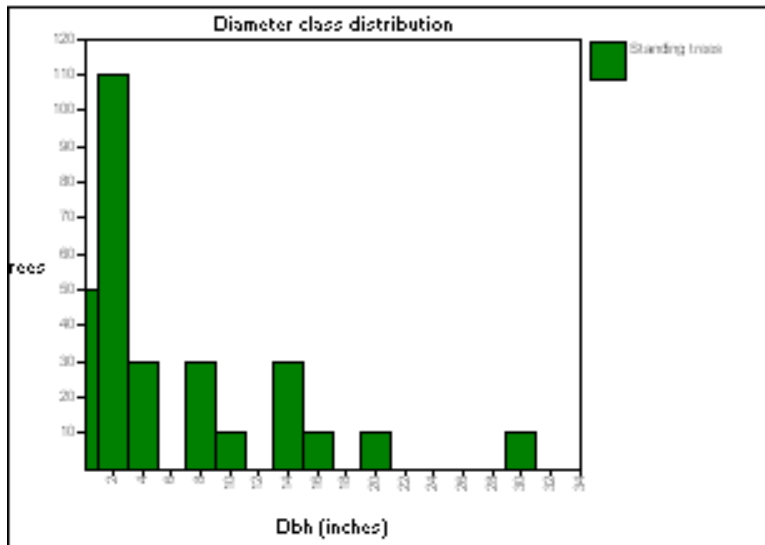

No FVS standing dead trees to summarize

Downed trees and logs (status code 0, 10, 3, or 13):

No downed logs to summarize

Unit 20

PinPon, AbiCon/RibCer/WyeMol, ArnCor

20-2007.svs

Unit 20

20-2007.svs