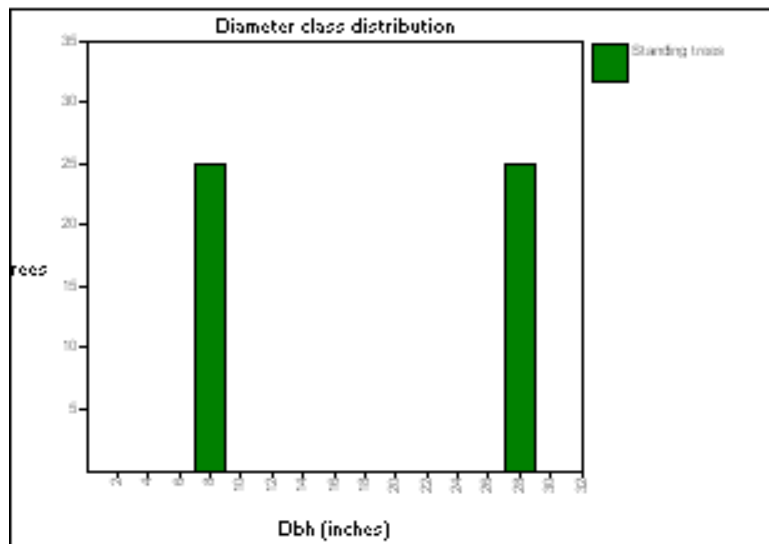

Downed trees and logs (status code 0, 10, 3, or 13):

No downed logs to summarize

Unit 2

PinPon/Manzanita/LupArg

2-2007.svs

Unit 2

2-2007.svs

Unit 2