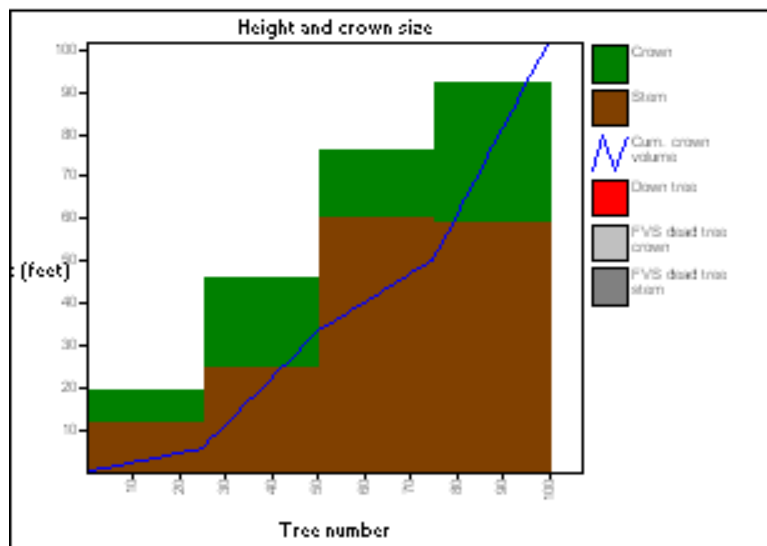

Unit 1

1 - 2007

1-2007.svs