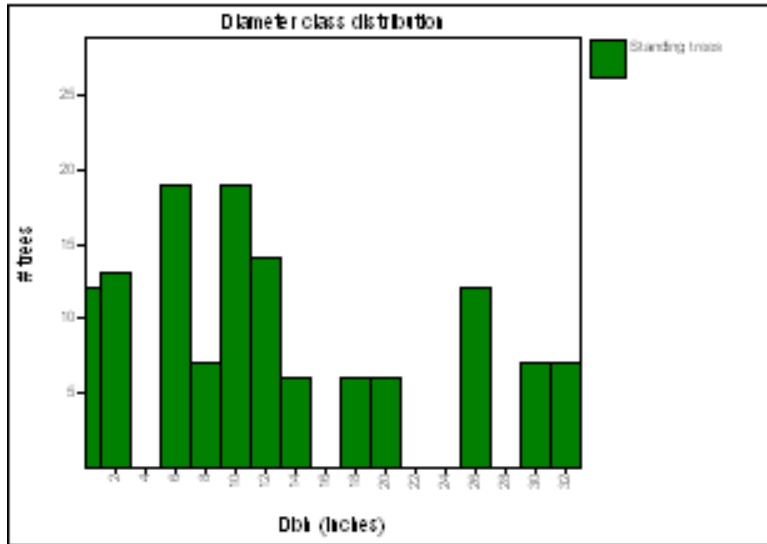

Downed trees and logs (status code 0, 10, 3, or 13):

No downed logs to summarize

Unit 10

PinPon/ArtTri/Brolne

10-2007.svs

Unit 10

10-2007.svs

Unit 10