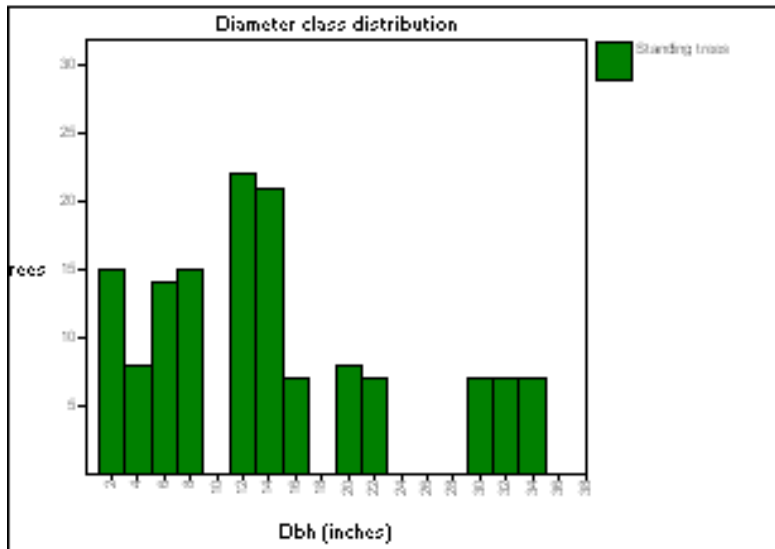

Downed trees and logs (status code 0, 10, 3, or 13):

No downed logs to summarize

Unit 3

PinPon/no shrubs (lots of slash)/LupArg

3-2007.svs

Unit 3

3-2007.svs

Unit 3