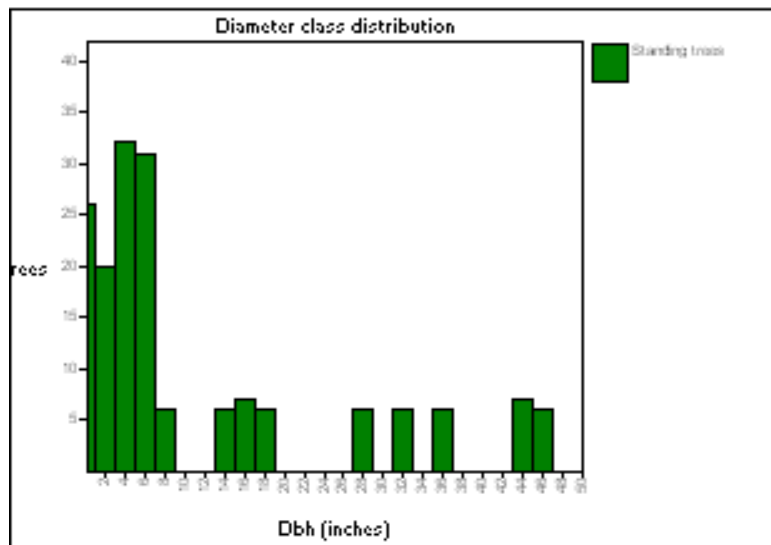

No FVS standing dead trees to summarize

Downed trees and logs (status code 0, 10, 3, or 13):

No downed logs to summarize

Unit 13

PinPon/RibCer/WyeMol

13-2007.svs

Unit 13

13-2007.svs