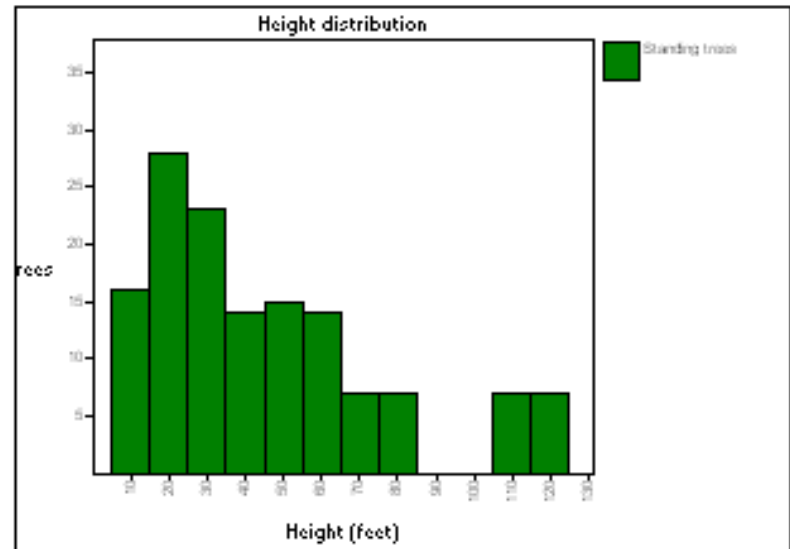

Downed trees and logs (status code 0, 10, 3, or 13):

No downed logs to summarize

Unit 3

PinPon/no shrubs (lots of slash)/LupArg

3-2007.svs

Unit 3

3-2007.svs

Unit 3