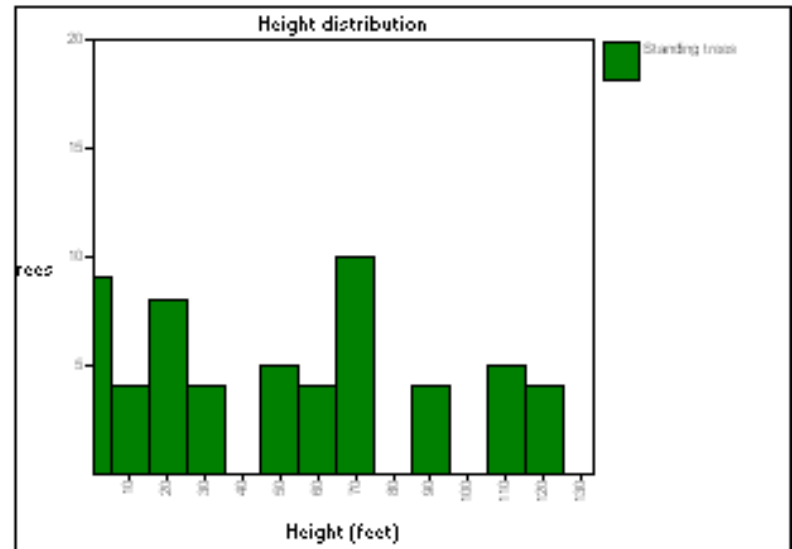

No FVS standing dead trees to summarize

Downed trees and logs (status code 0, 10, 3, or 13):

No downed logs to summarize

Unit 37

PinPon, AbiCon/RibCer/ArnCor, LupArg, WyeMol, FraVir

37-2007.svs

Unit 37

37-2007.svs