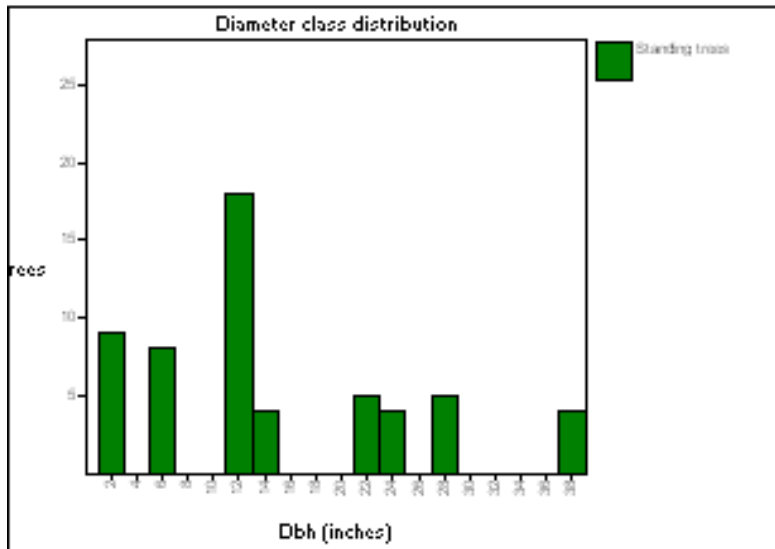

No FVS standing dead trees to summarize

Downed trees and logs (status code 0, 10, 3, or 13):

No downed logs to summarize

Unit 37

PinPon, AbiCon/RibCer/ArnCor, LupArg, WyeMol, FraVir

37-2007.svs

Unit 37

37-2007.svs