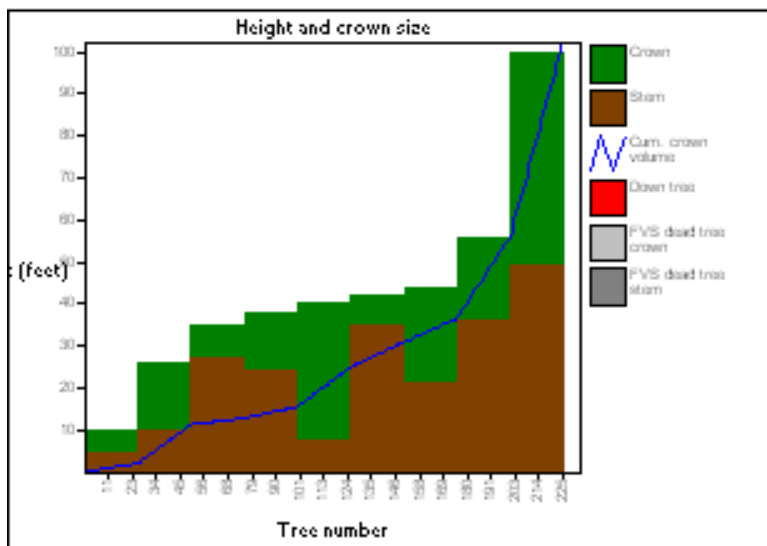

Unit 7

7-2007.svs